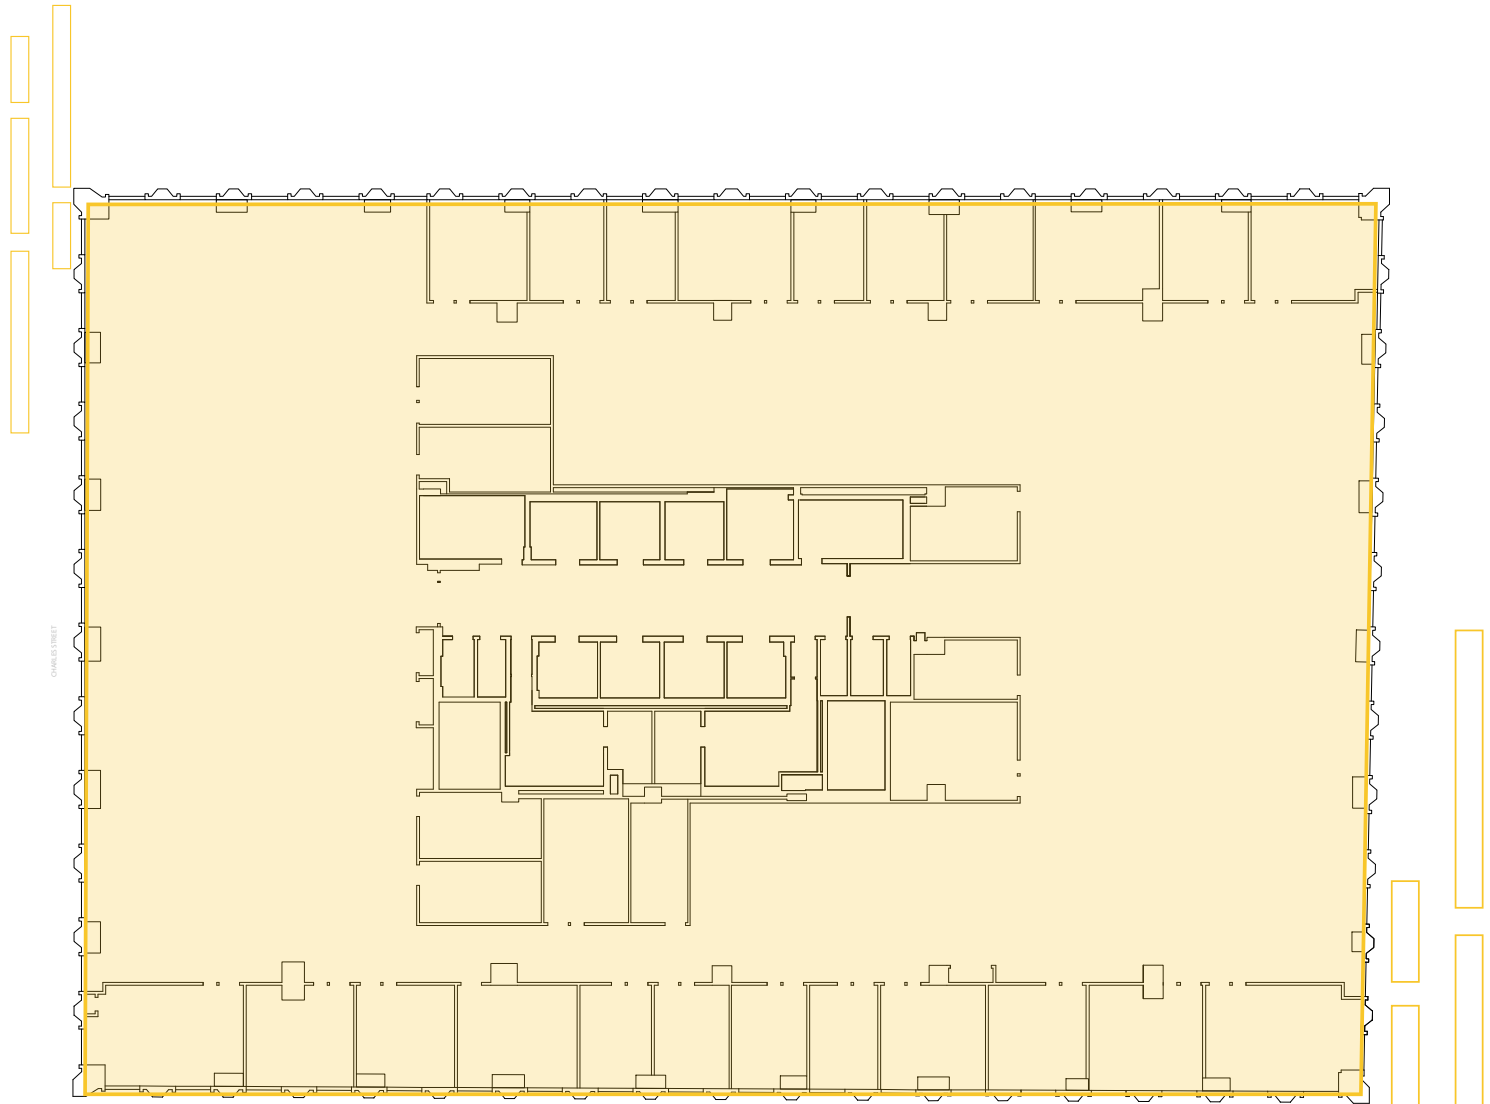

25

SOUTH
CHARLES

FLOOR 19
25,757 RSF

L. BRUCE MATTHAI

Managing Director
+1 410 347 7539
bruce.matthai@cushwake.com

BRIAN WYATT

Director
+1 410 347 7804
brian.wyatt@cushwake.com

BRONWYN LEGETTE

Director
+1 410 347 7565
bronwyn.legette@cushwake.com

■ AVAILABLE