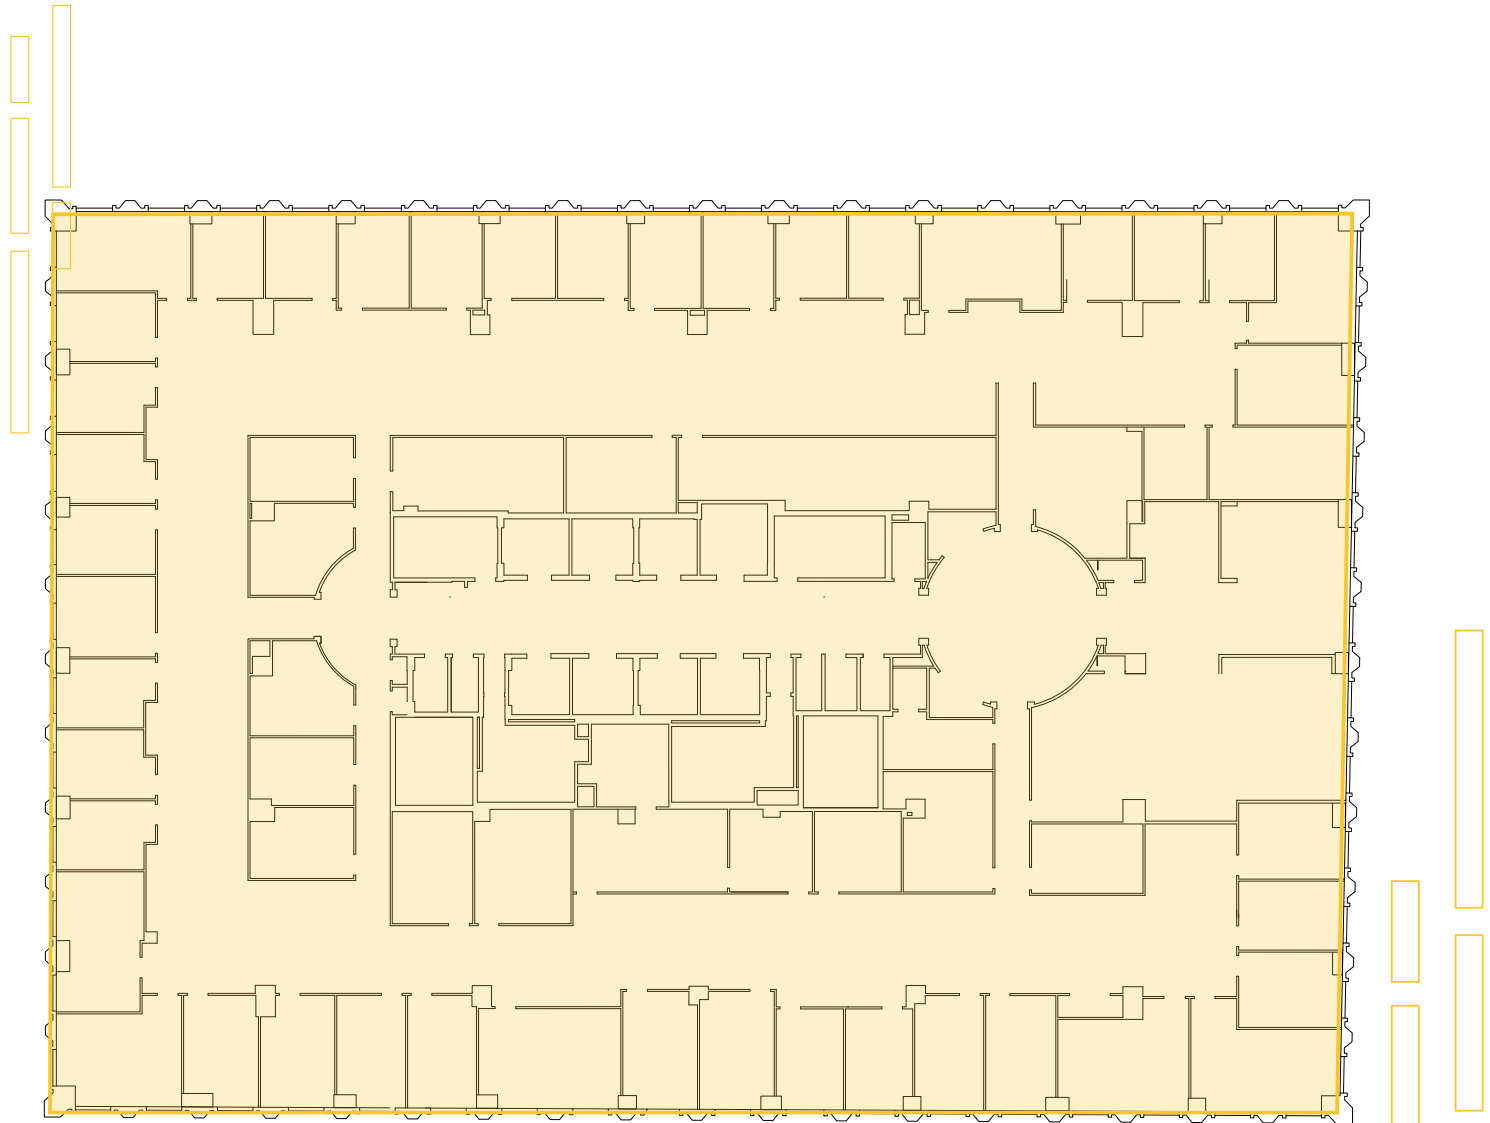

25

SOUTH
CHARLES

FLOOR 16
25,692 RSF

L. BRUCE MATTHAI

Managing Director
+1 410 347 7539
bruce.matthai@cushwake.com

BRIAN WYATT

Director
+1 410 347 7804
brian.wyatt@cushwake.com

BRONWYN LEGETTE

Director
+1 410 347 7565
bronwyn.legette@cushwake.com

■ AVAILABLE