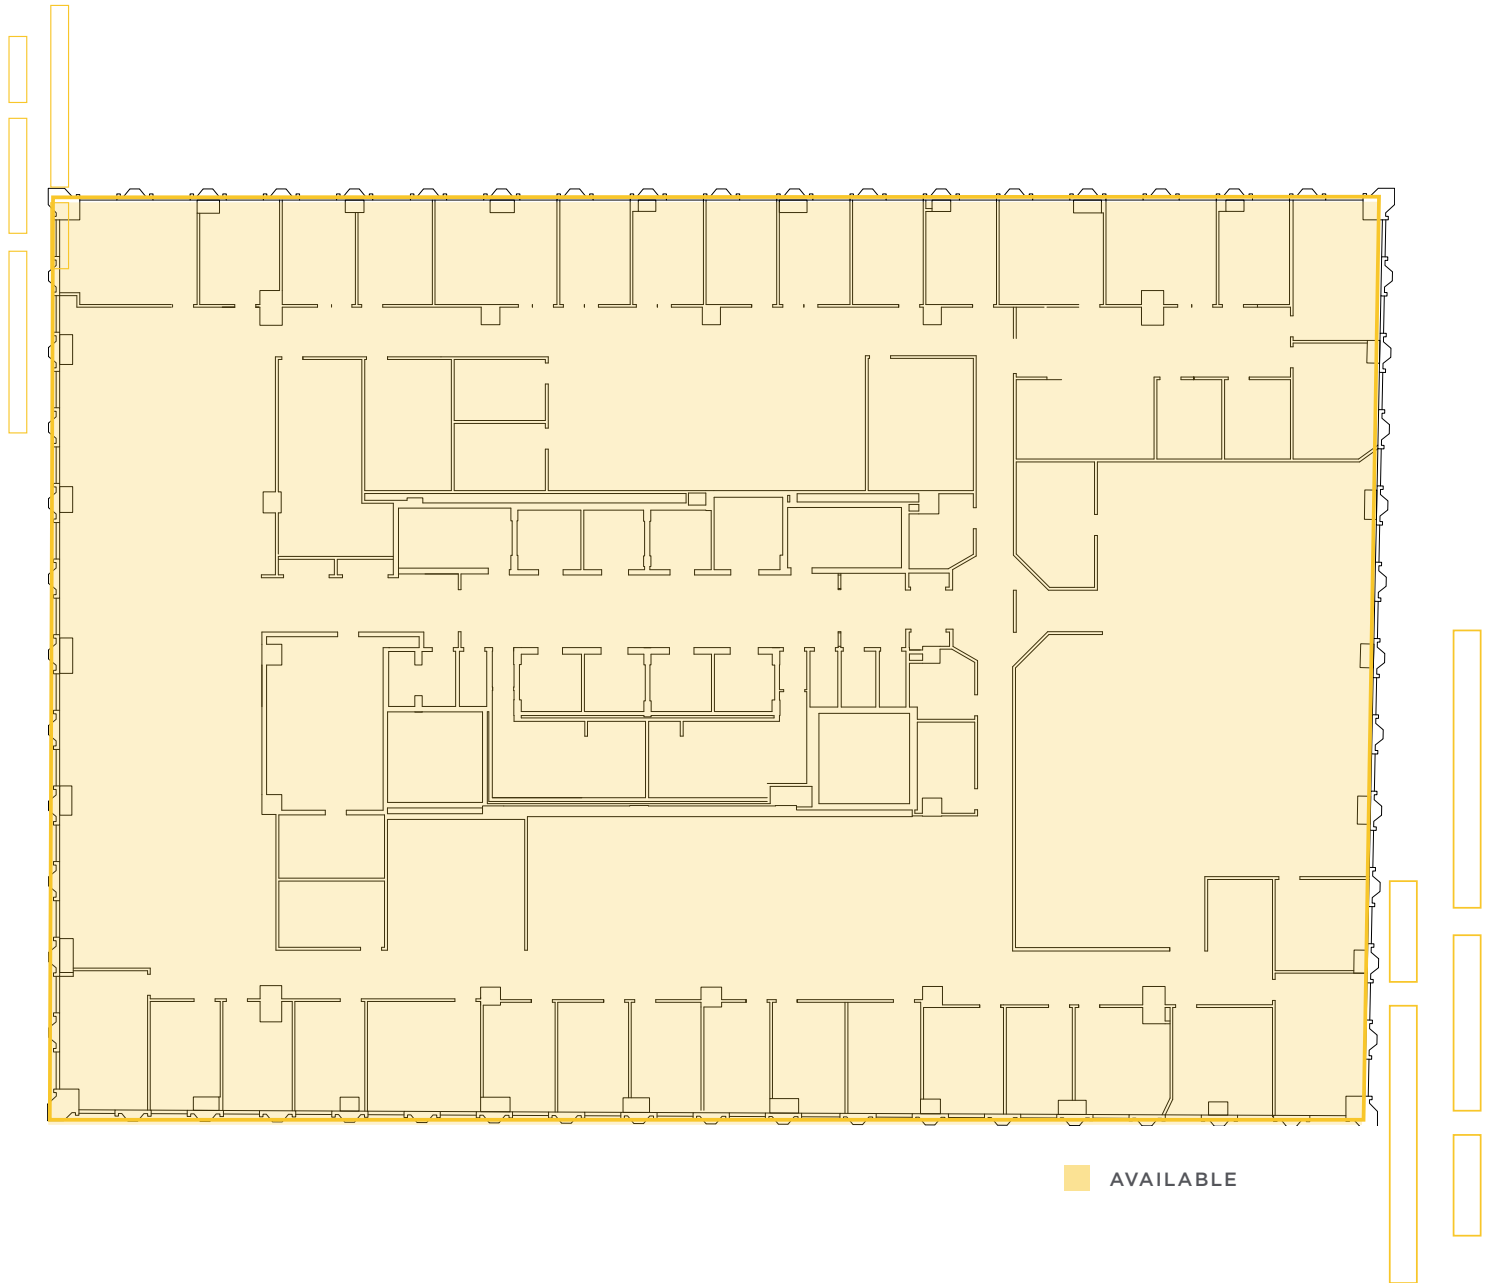

25

SOUTH
CHARLES

FLOOR 12
25,599 RSF

L. BRUCE MATTHAI

Managing Director
+1 410 347 7539
bruce.matthai@cushwake.com

BRIAN WYATT

Director
+1 410 347 7804
brian.wyatt@cushwake.com

BRONWYN LEGETTE

Director
+1 410 347 7565
bronwyn.legette@cushwake.com

■ AVAILABLE