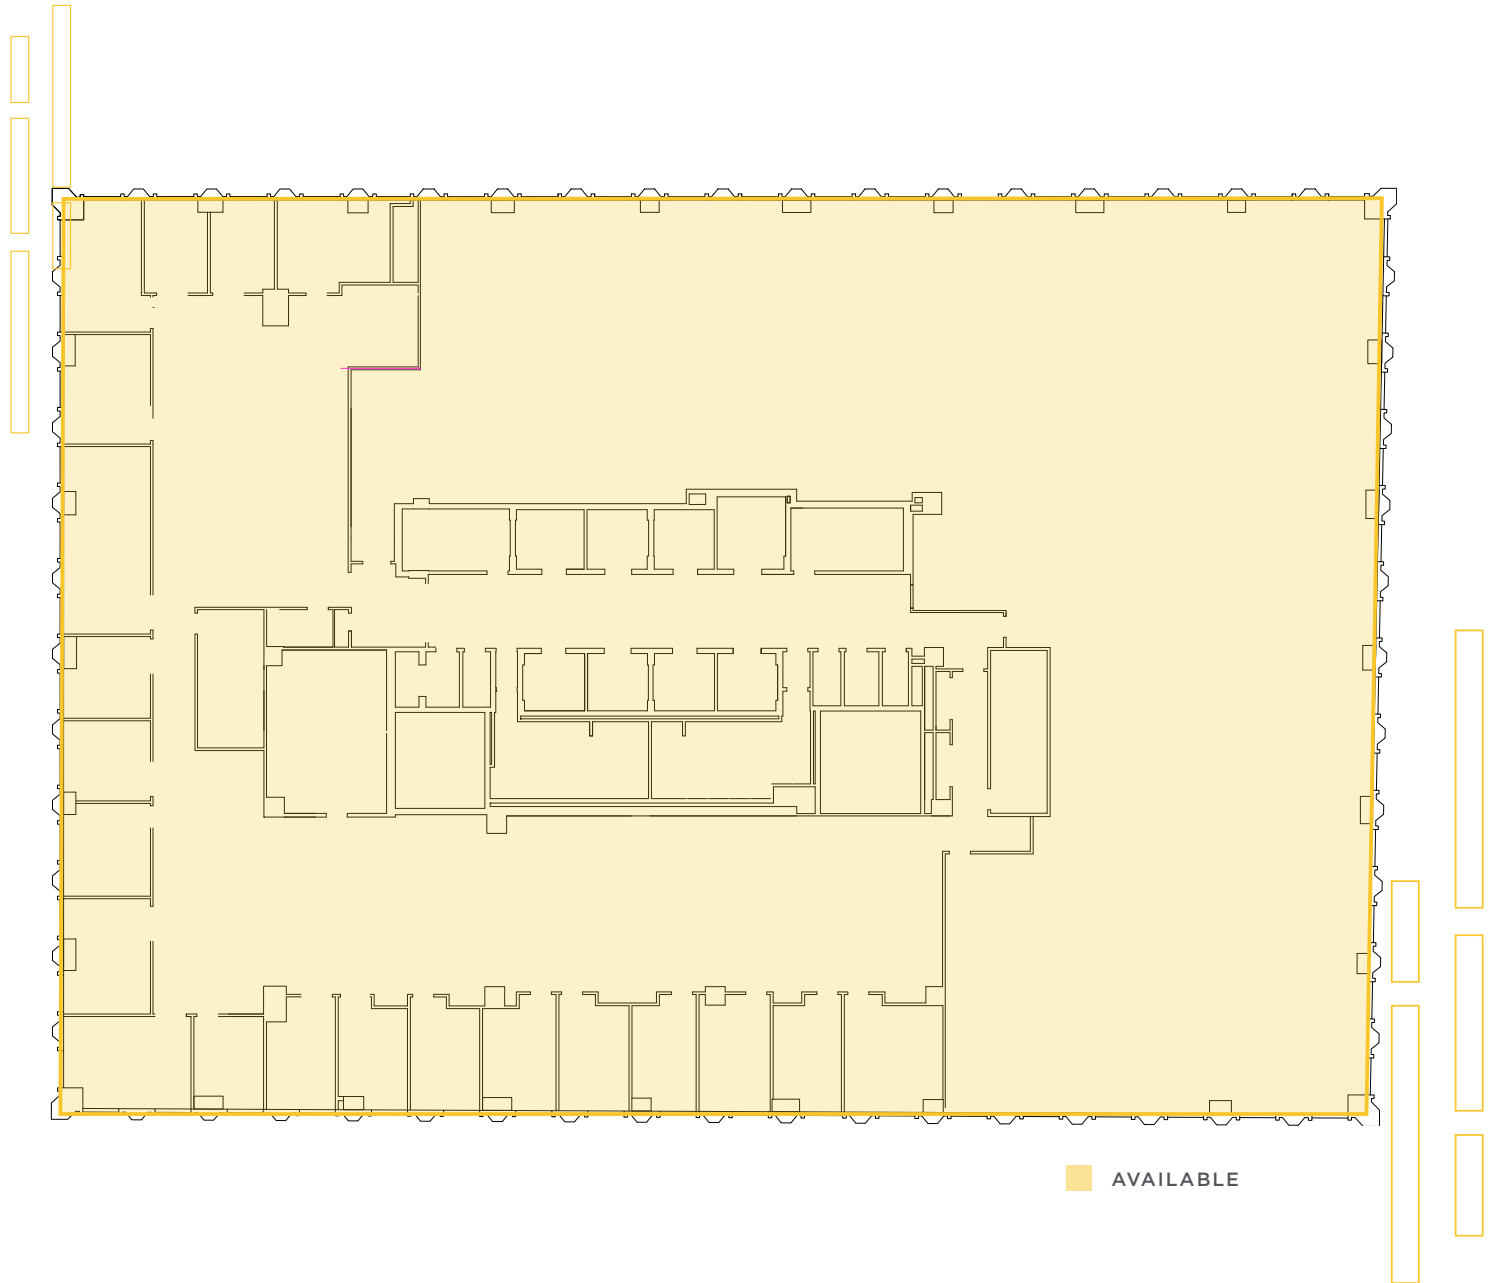

25

SOUTH
CHARLES

FLOOR 11
24,474 RSF

L. BRUCE MATTHAI

Managing Director
+1 410 347 7539
bruce.matthai@cushwake.com

BRIAN WYATT

Director
+1 410 347 7804
brian.wyatt@cushwake.com

BRONWYN LEGETTE

Director
+1 410 347 7565
bronwyn.legette@cushwake.com

■ AVAILABLE